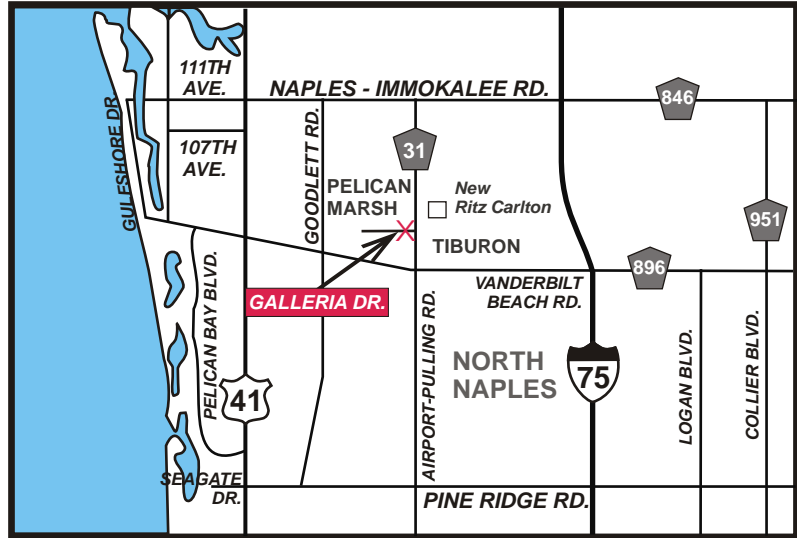

Dr. George Hoop, DDS, PA - Naples Location

9120 Galleria Court, Suite 101 - Naples, FL - (239) 594 - 8817

Located off Airport-Pulling Road, across from Tiburon, in Galleria Plaza.

General Directions:

We are located in the new Galleria Plaza, which is located on the west side of Airport-Pulling road, across from Tiburon and the new Ritz Carlton golf resort. This is located at the southeast corner of Pelican Marsh. Galleria Plaza is the orange group of office/professional buildings directly behind Naples Community Bank (Naples Community Bank is on Airport-Pulling road).

Naples Community Bank sits at the intersection of Galleria Drive and Airport-Pulling road. Galleria Drive is the side street that runs west (towards Pelican Marsh) from Airport-Pulling road. Galleria Drive is approximately 2 tenths of a mile north of the intersection of Airport-Pulling and Vanderbilt Beach drive.

Our Office:

Turn west off of Airport-Pulling road onto Galleria Drive. Take the first right into Galleria Plaza (the orange building complex behind Naples Community Bank). Our office is in the first building to the left of the entrance drive into the Galleria Plaza office complex. Look for the fountain in the middle of the driveway at the entrance of Galleria Plaza, we are in the building 50 feet left (west) of the fountain. The back of our building is on Galleria Drive (the road). You must enter the main entrance of the office complex at the fountain and turn left for parking for our building.